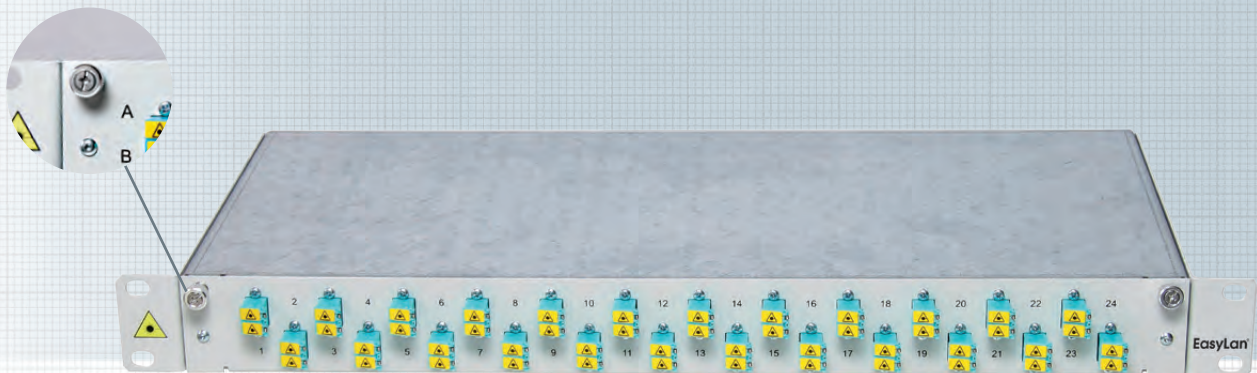

FO patch panel extendable OVA 19" 1U

FO patch panel extendable with quick lock and exchangeable front panel for up to 48 fibers. For SC / LC and E2000® couplings the front panel is also supplied with screw holes in order to affix couplings. The extendible depth of 200mm ensures comfortable access to the couplings. The box can also be offset by 40mm towards the rear. Cable entry is effected via a maximum of two cable glands or a fixture for break-out cable (each sold separately as special accessory). A breakout point is located on both sides on the back and serves as a holder for the FODH / FOCT distributor system.

- Full metal design
- 40 mm offsetable towards rear
- Powder coated, color RAL 7035
- Cover: metallic luster
- Centered bolt for attaching up to 4 splice cassettes
- Dimensions (HxWxD): 44.45 x 483 x 230 mm
- Weight: 2.7 kg
- When open, the box can be tilted downwards.